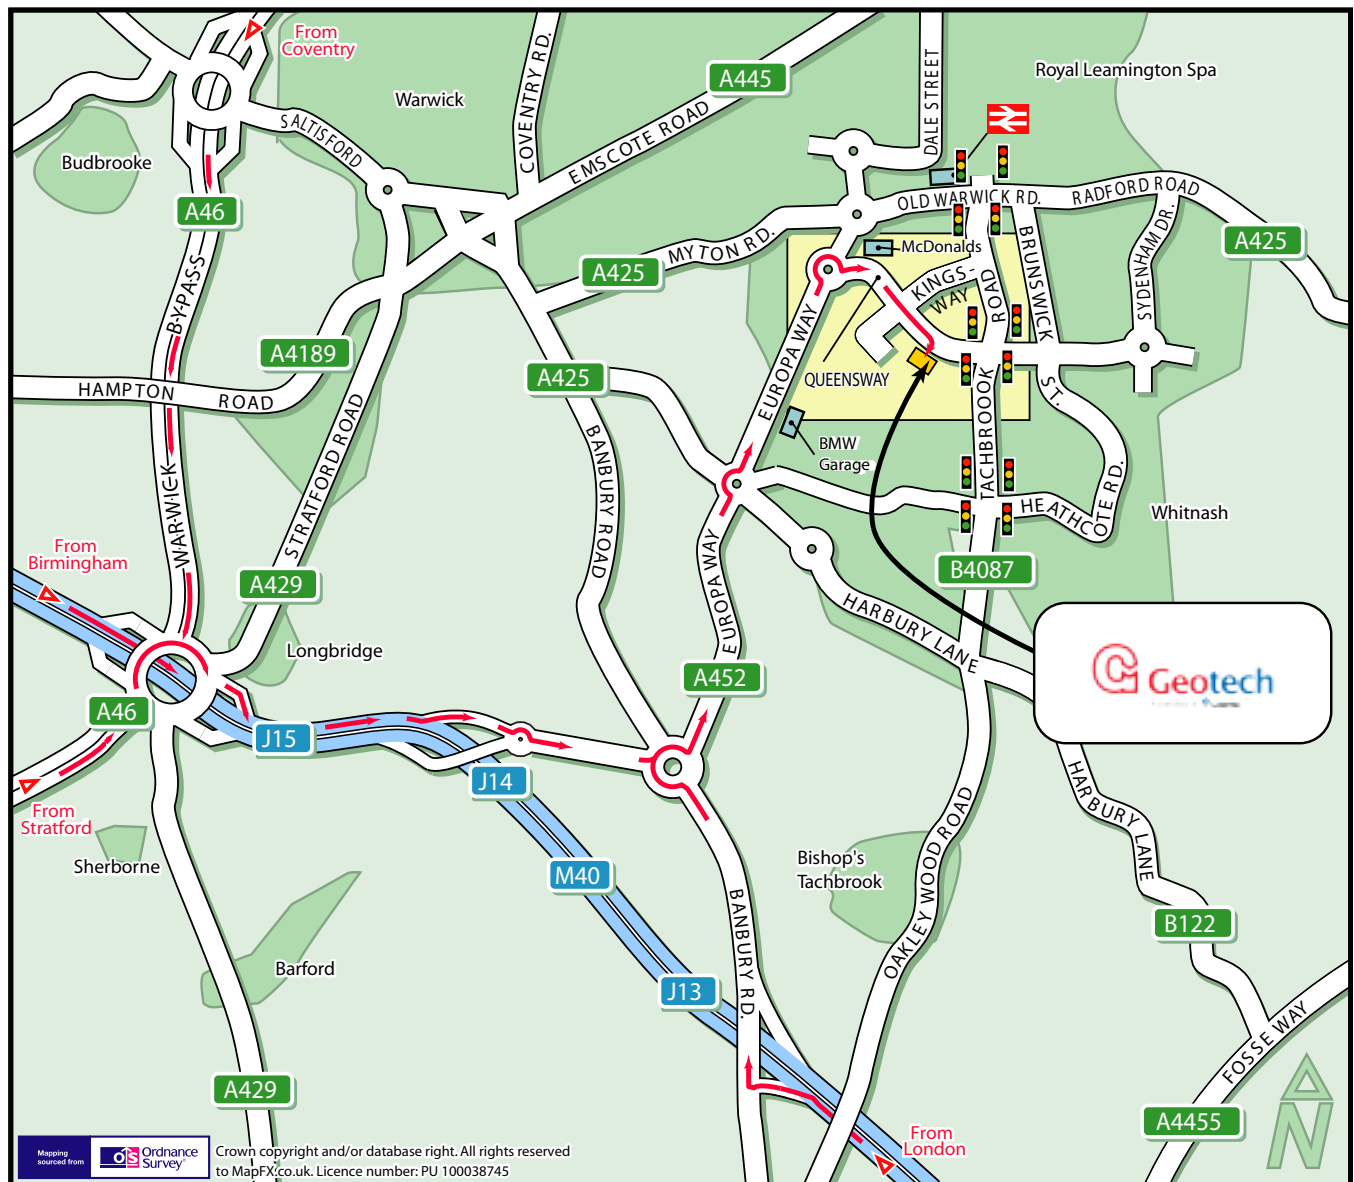

From M6 Coventry ;

Follow the A46 (Warwick bypass) until you get to J15 of the M40, take the second exit off the roundabout onto the M40. Leave at the next exit (J14). Carry straight on until you reach the roundabout of the A452 (Europa Way) follow the road until you see McDonalds next to the roundabout- take the second exit travel for 200yds and you will see Geotechnical Instruments Ltd on the right.

From A46 Stratford;

On the A46 Follow the Road until you reach J15 of the M40, take the 4th exit onto the M40 and follow directions as above.

From London;

Follow the M40 exit when you reach J13 onto Banbury road. At the first roundabout, take the third exit onto the A452 (Europa Way) and follow directions as M6 Coventry.

The Train Station is a 5 minute taxi journey away for train times contact British Rail on (01457) 484950

Mapping sourced from Ordnance Survey. Crown copyright and/or database right. All rights reserved to MapFX.co.uk. Licence number: PU 100038745