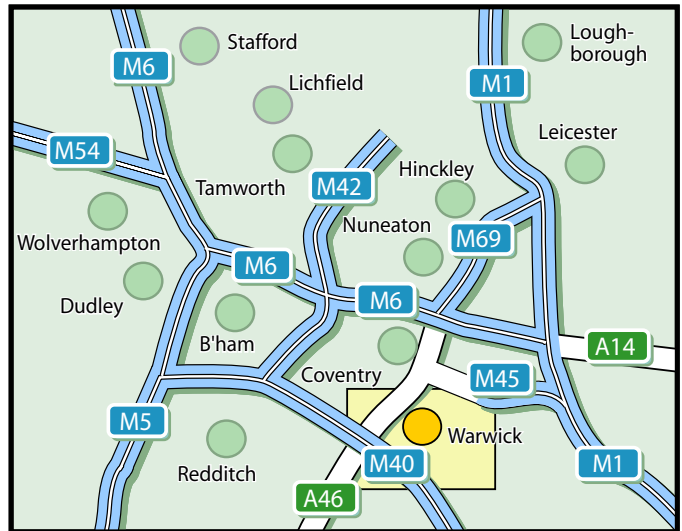

From M6 Coventry ;

Follow the A46 (Warwick bypass) until you get to J15 of the M40, take the second exit off the roundabout onto the M40. Leave at the next exit (J14). Carry straight on until you reach the roundabout of the A452 (Europa Way) follow the road until you see McDonalds next to the roundabout- take the second exit travel for 200yds and you will see Geotechnical Instruments Ltd on the right.

From A46 Stratford;

On the A46 Follow the Road until you reach J15 of the M40, take the 4th exit onto the M40 and follow directions as above.

From London;

Follow the M40 exit when you reach J13 onto Banbury road. At the first roundabout, take the third exit onto the A452 (Europa Way) and follow directions as M6 Coventry.

The Train Station is a 5 minute taxi journey away for train times contact British Rail on (01457) 484950

Mapping sourced from Ordnance Survey. Crown copyright and/or database right. All rights reserved to MapFX.co.uk. Licence number: PU 100038745