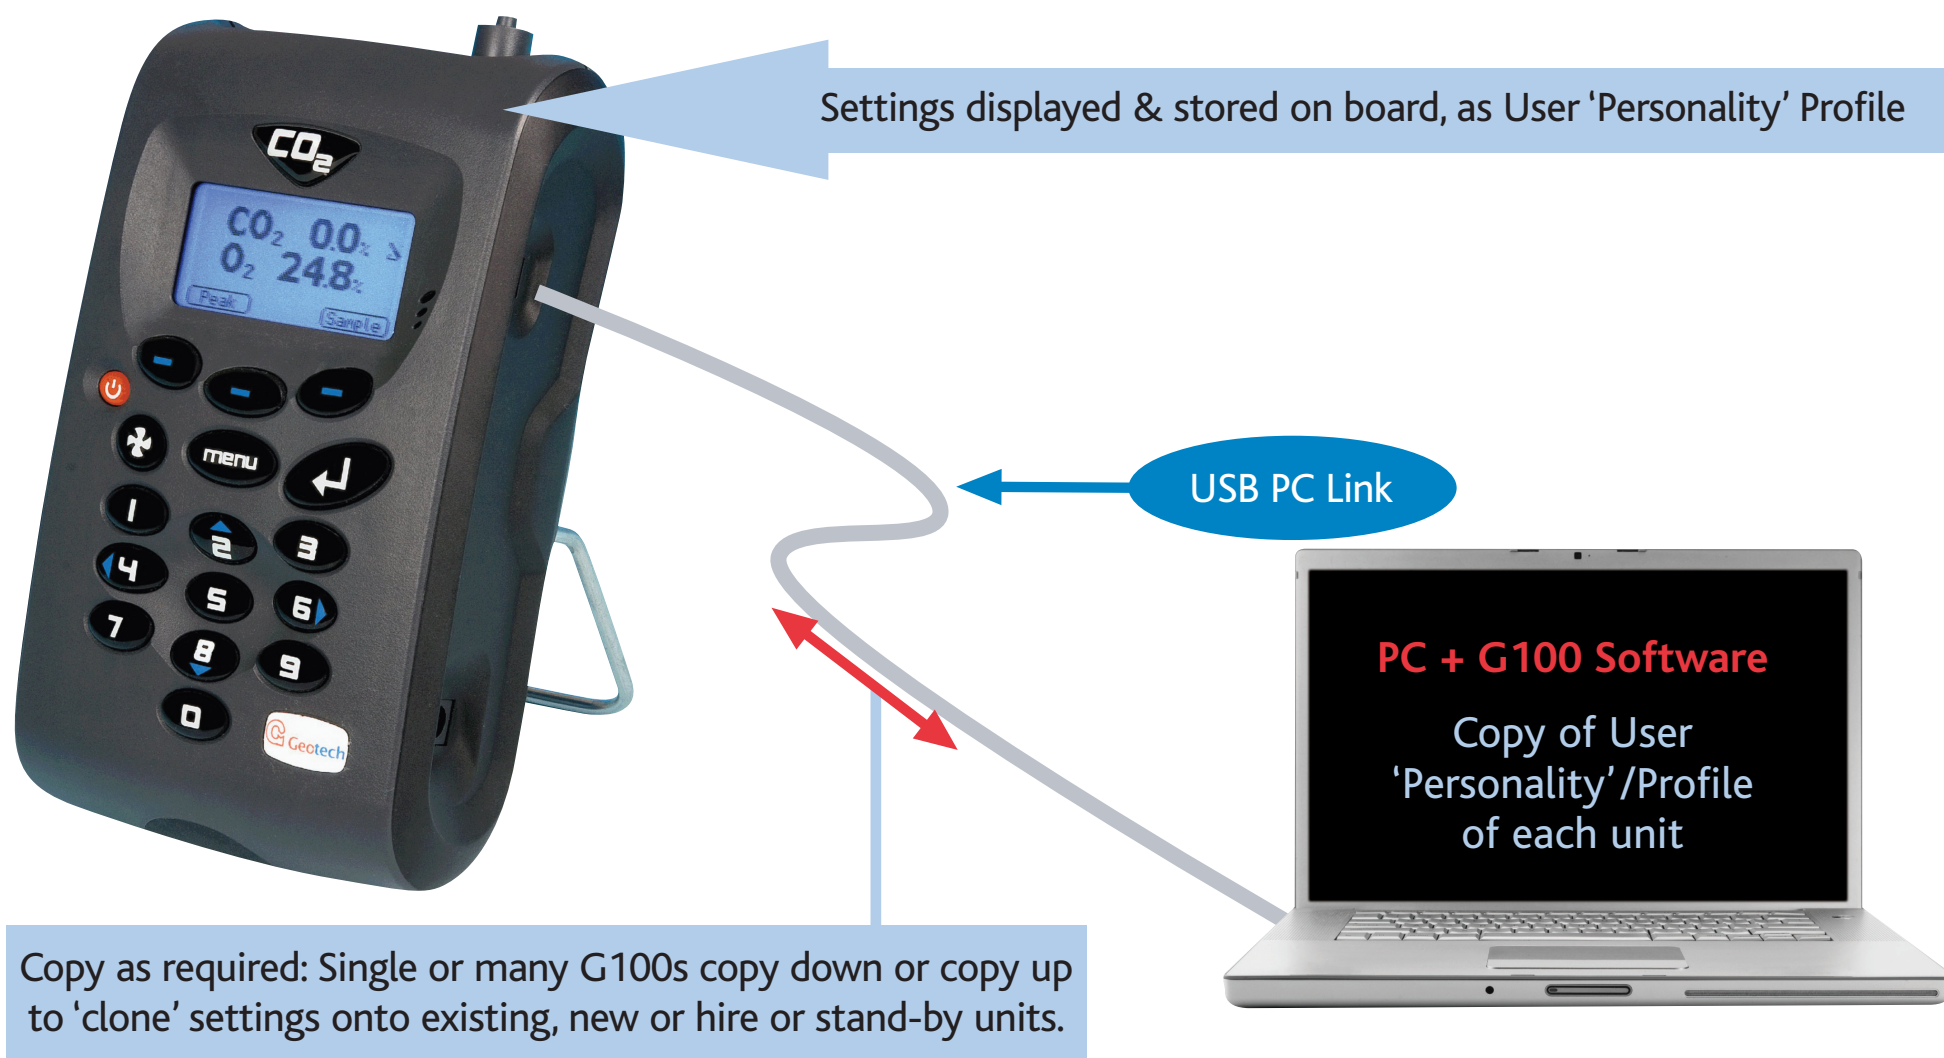

# New G100 Incubator CO2 Analyser

PC and Internet connectivity choices with optional USB link and software

Send User 'Personality' Profile to Geotech for troubleshooting or advice on alternative use and applications.  
Receive updated User 'Personality' Profile from Geotech to upload to existing, new or hire unit.

Receive updated on-board software from Geotech to upload to  
Flash the firmware.

WEBSITE/  
INTERNET  
DOWNLOAD  
or E-MAIL